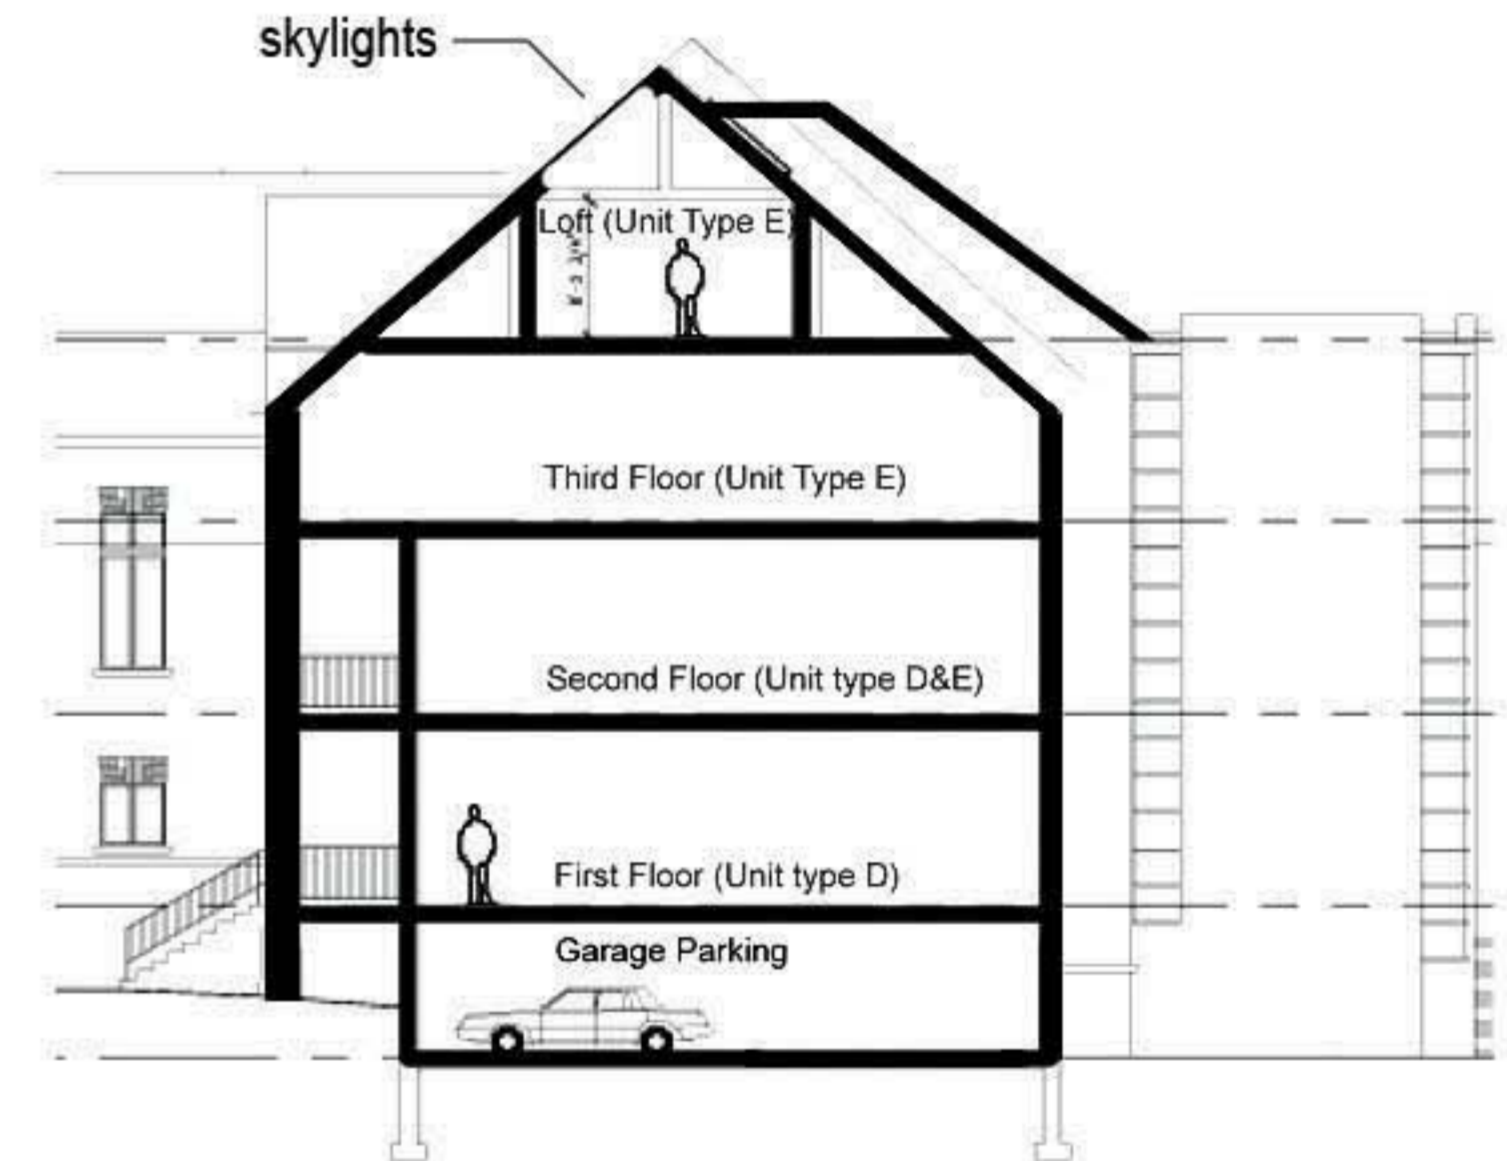

OFFICERS' QUARTERS

Unit Type D

Occupies First and Second Floor
Approximately 1,963 sq.ft.

**Level 1 -
First Floor**

**Level 2 -
Second Floor**

BOQ, LLC.'s policy of continuous improvements in design and construction requires that all specifications, equipment, dimensions and prices be subject to change without notice.